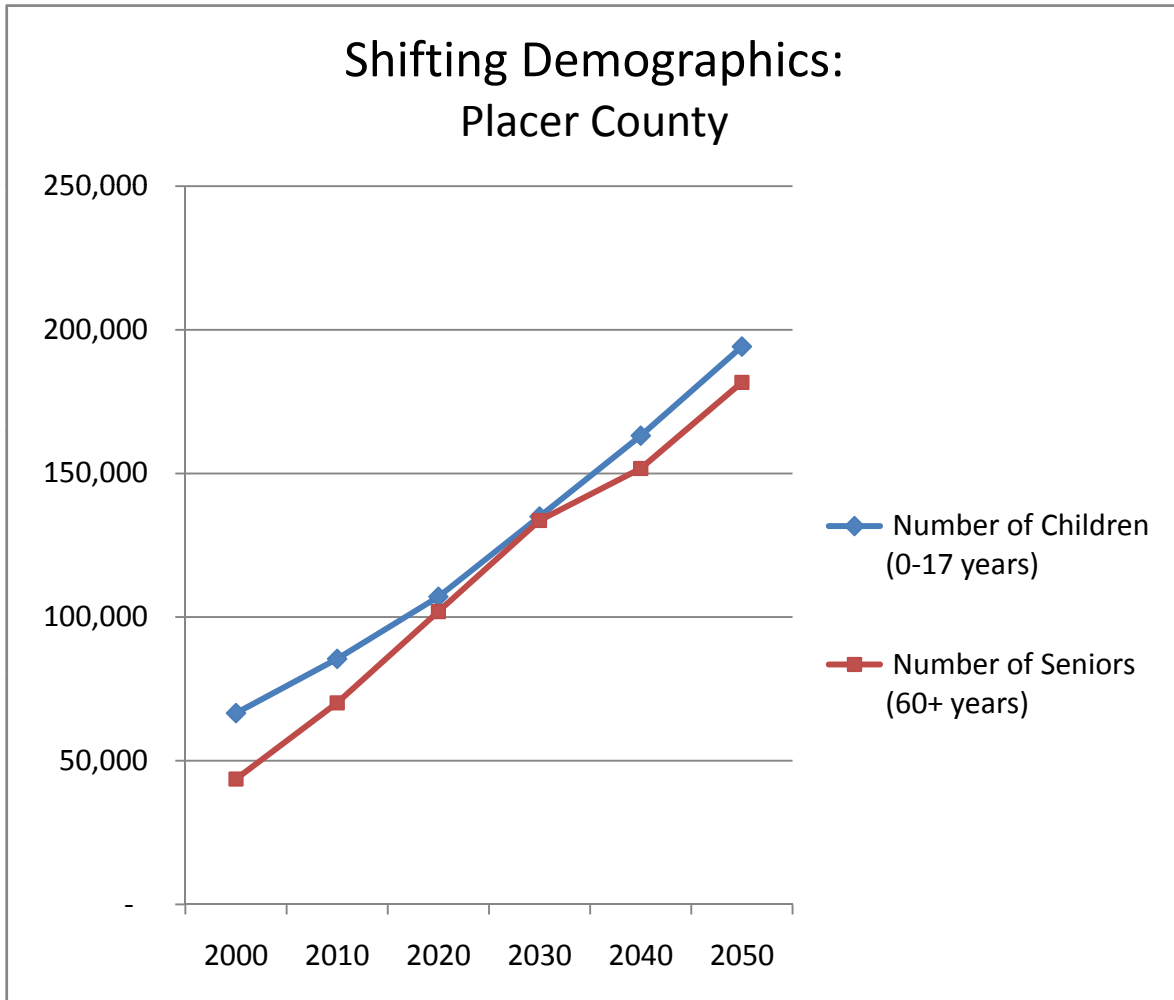

Population of Children and Seniors: Placer County

| Year | Number of Children (0-17 years) | Number of Seniors (60+ years) |
|------|---------------------------------|-------------------------------|
| 2000 | 66,580 | 43,619 |
| 2010 | 85,464 | 70,105 |
| 2020 | 107,084 | 101,894 |
| 2030 | 134,989 | 133,610 |
| 2040 | 163,140 | 151,690 |
| 2050 | 194,161 | 181,661 |