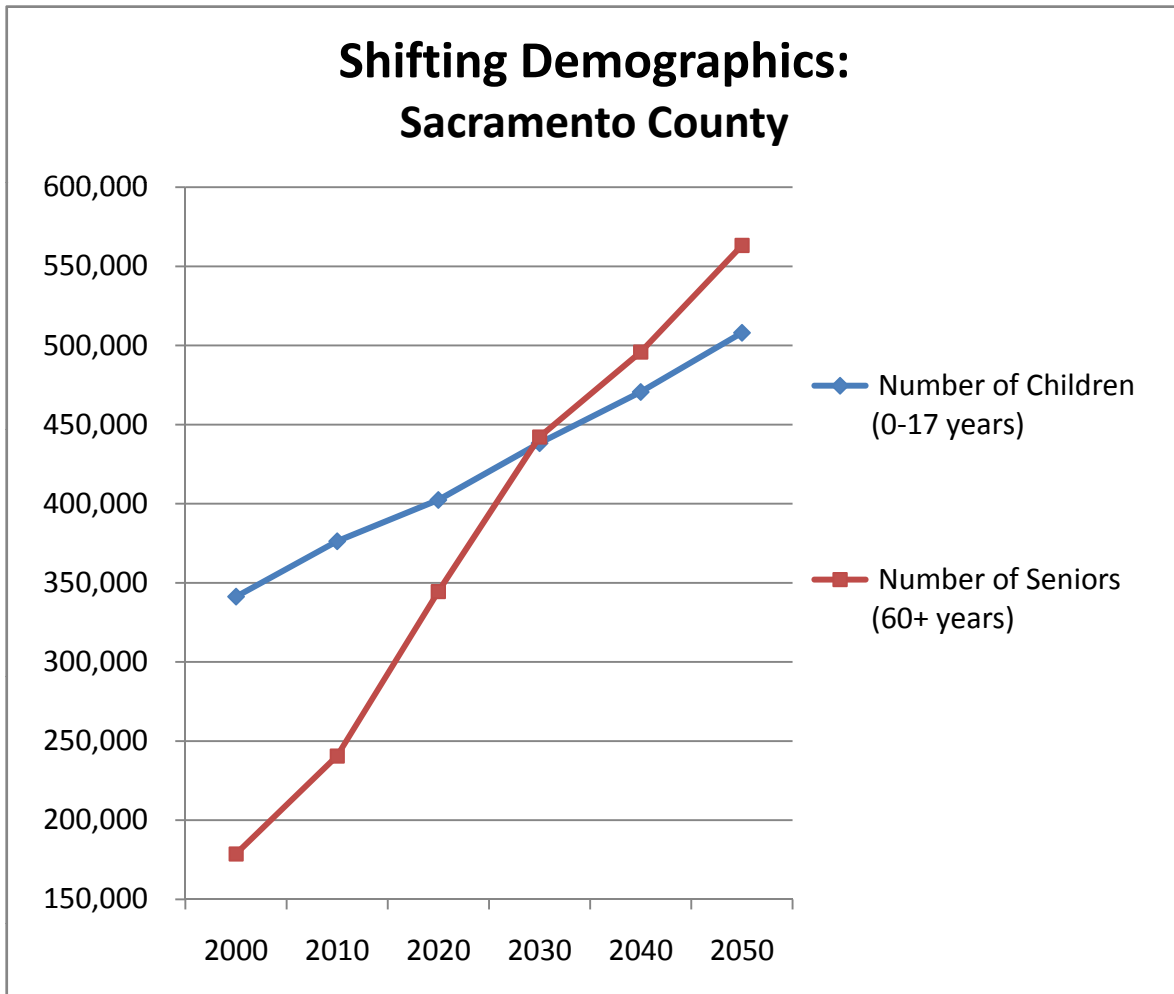

## Population of Children and Seniors: Sacramento County

Year	Number of Children (0-17 years)	Number of Seniors (60+ years)
2000	341,242	178,728
2010	376,265	240,576
2020	402,341	344,536
2030	438,245	442,167
2040	470,609	495,850
2050	507,913	563,119