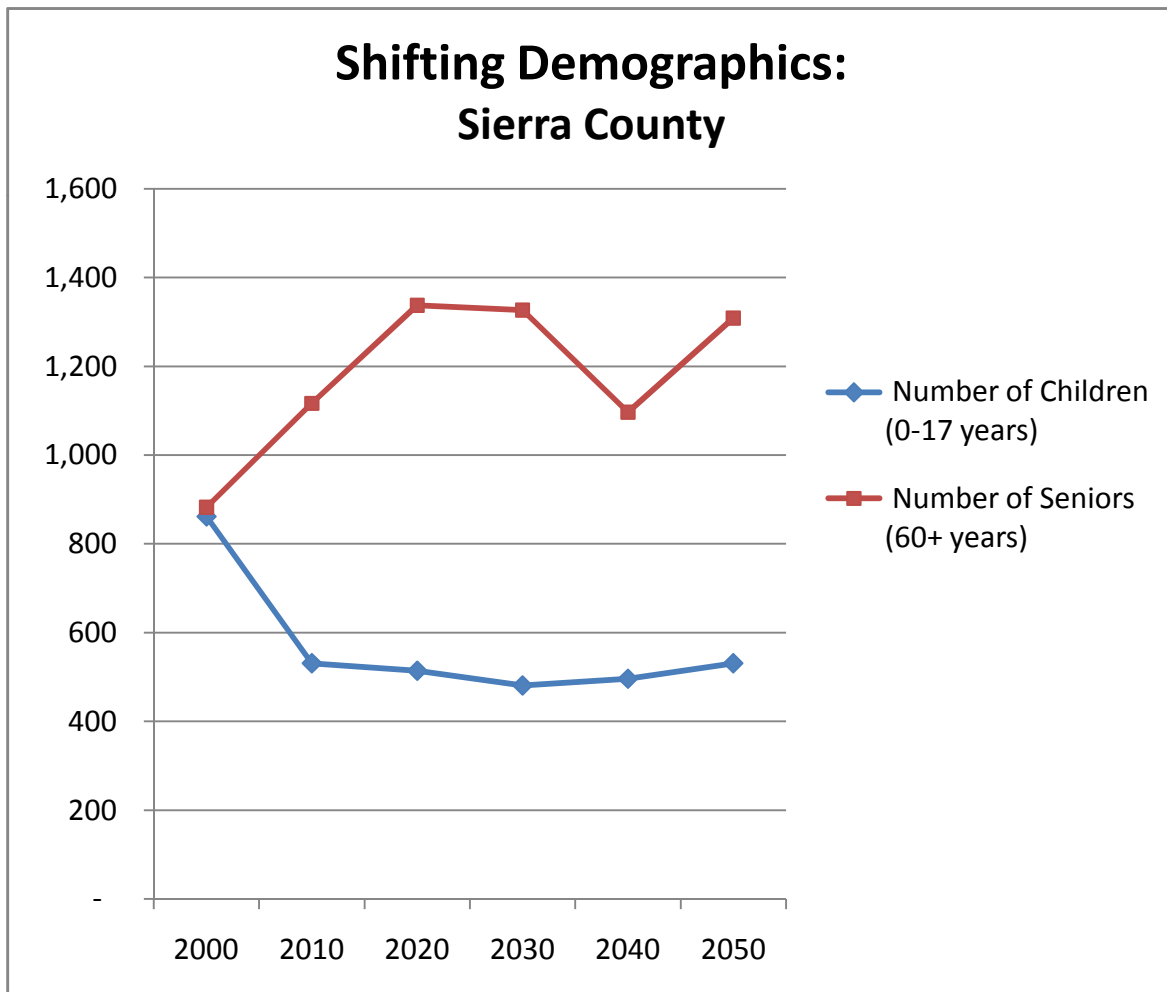

## Population of Children and Seniors: Sierra County

Year	Number of Children (0-17 years)	Number of Seniors (60+ years)
2000	862	883
2010	531	1,117
2020	514	1,338
2030	481	1,327
2040	496	1,097
2050	531	1,309