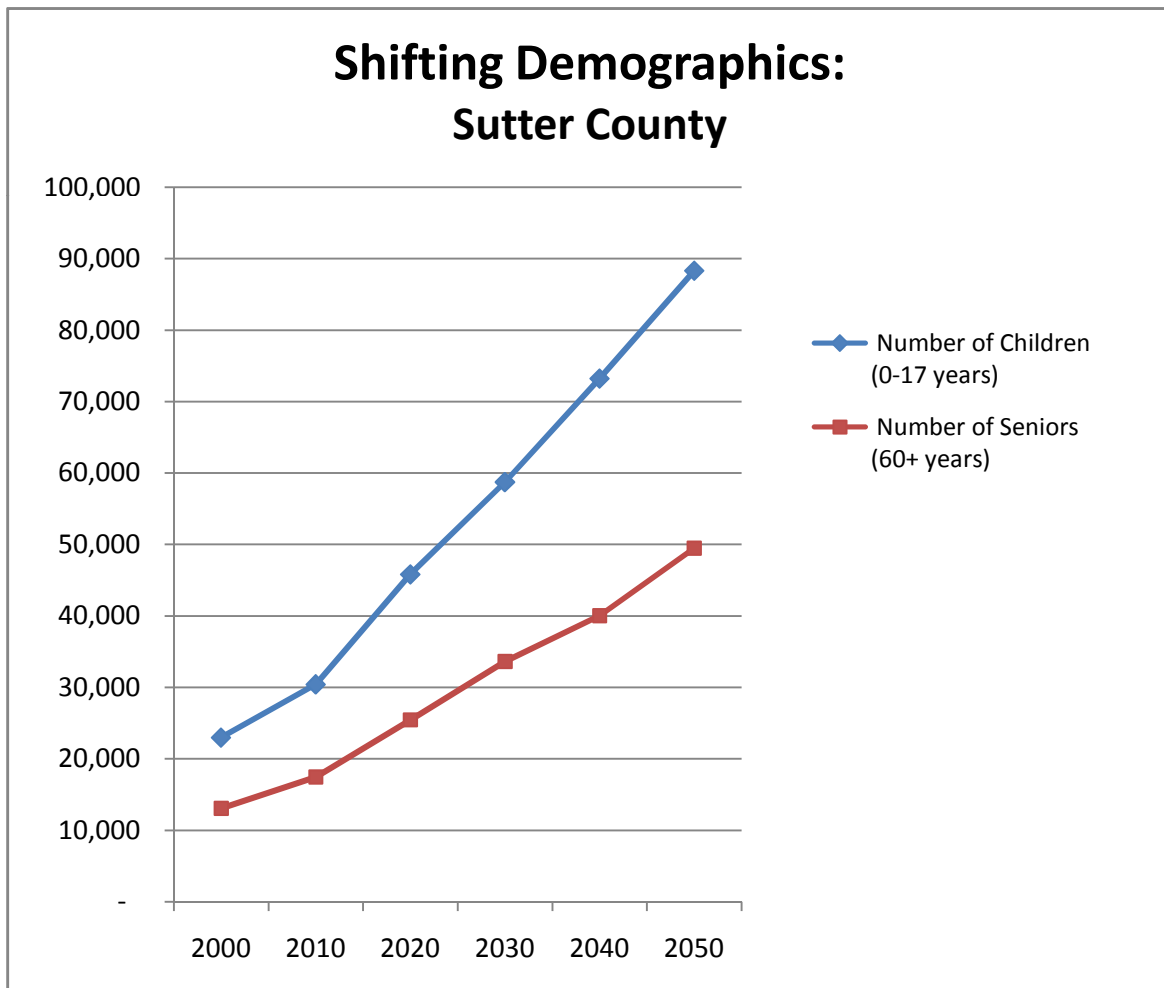

Population of Children and Seniors: Sutter County

Year	Number of Children (0-17 years)	Number of Seniors (60+ years)
2000	23,013	13,102
2010	30,448	17,507
2020	45,843	25,472
2030	58,749	33,646
2040	73,235	40,030
2050	88,307	49,484