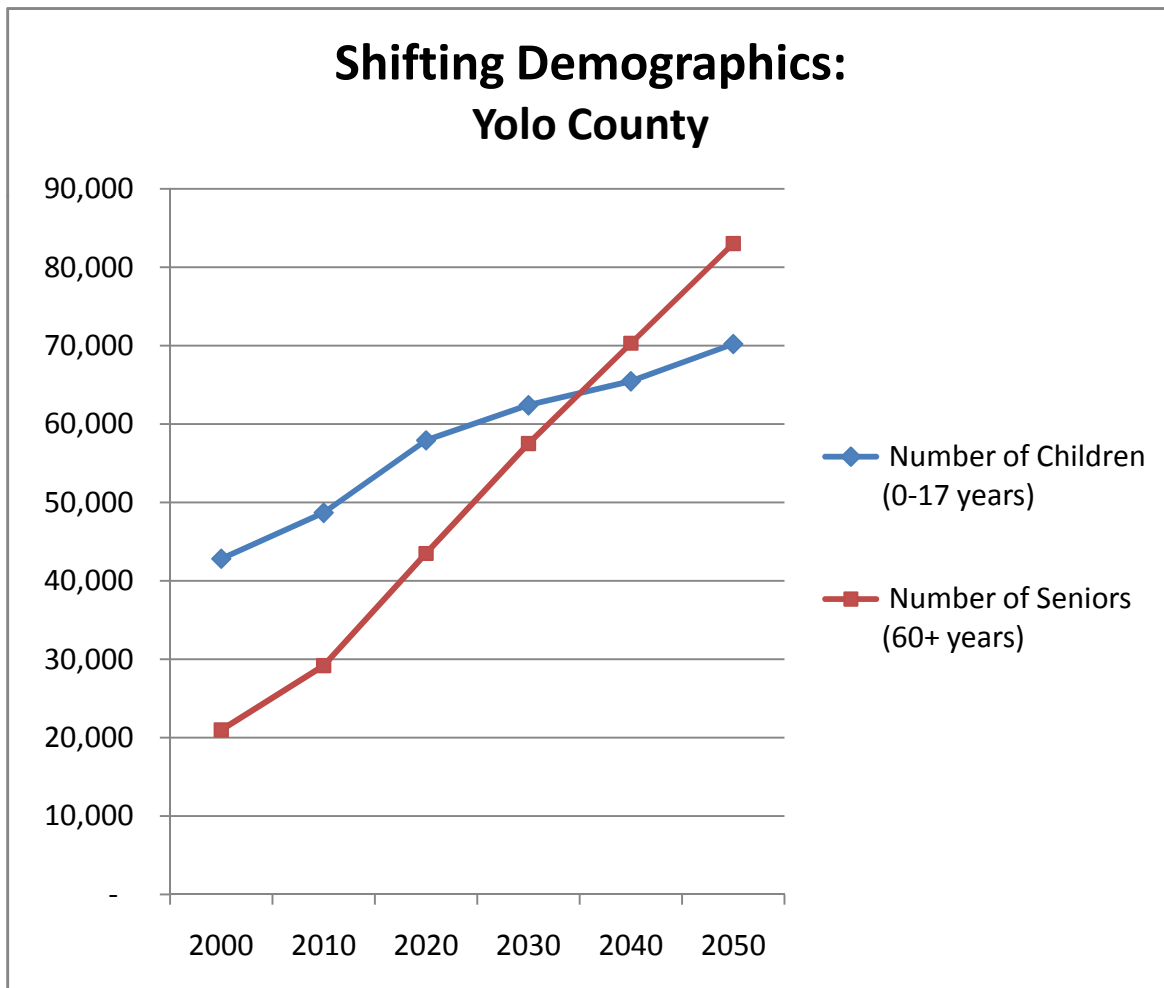

Population of Children and Seniors: Yolo County

Year	Number of Children (0-17 years)	Number of Seniors (60+ years)
2000	42,828	20,994
2010	48,691	29,194
2020	57,930	43,512
2030	62,417	57,533
2040	65,481	70,321
2050	70,230	83,041