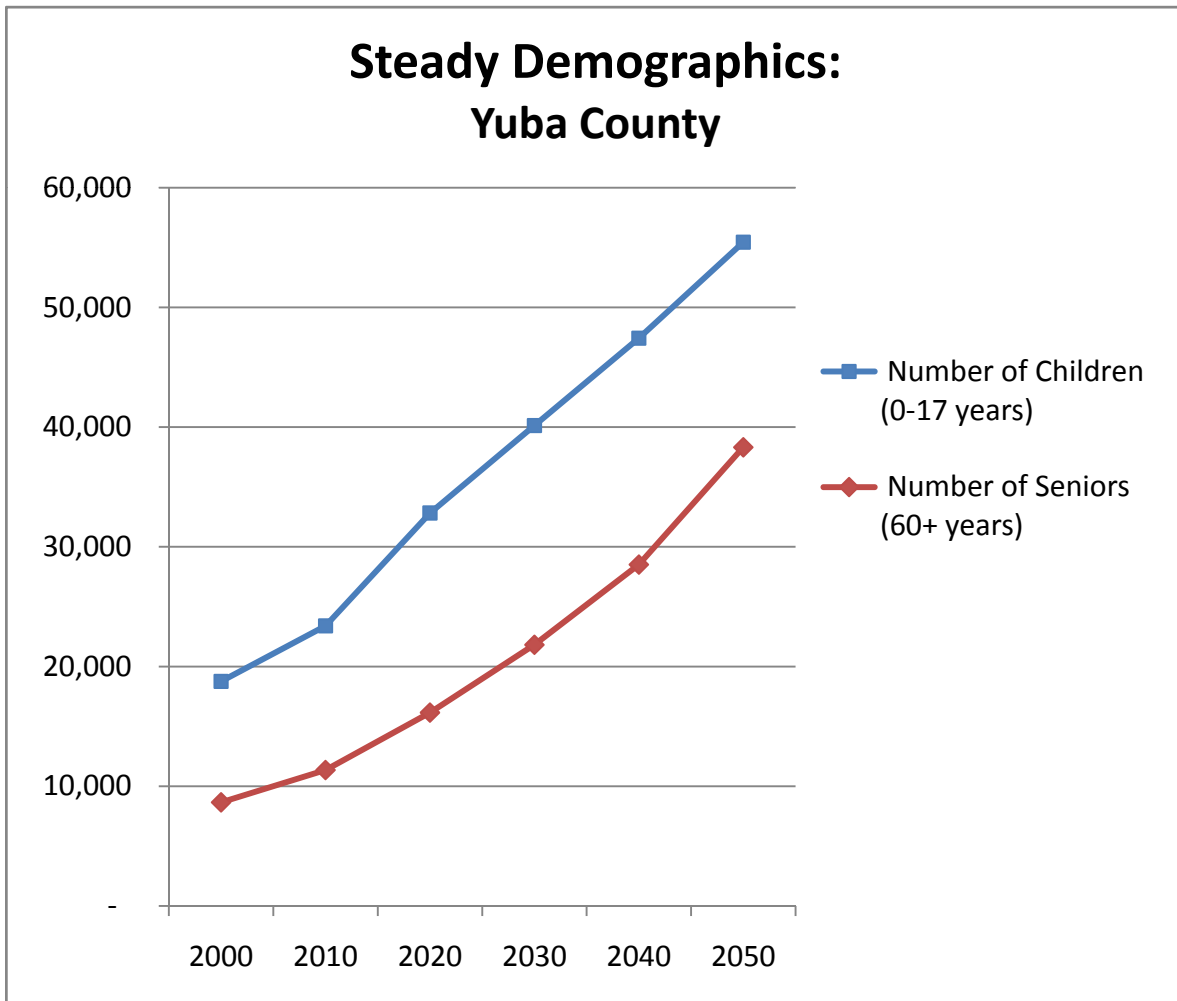

Population of Children and Seniors: Yuba County

Year	Number of Children (0-17 years)	Number of Seniors (60+ years)
2000	18,757	8,650
2010	23,394	11,354
2020	32,822	16,151
2030	40,130	21,815
2040	47,425	28,514
2050	55,445	38,318