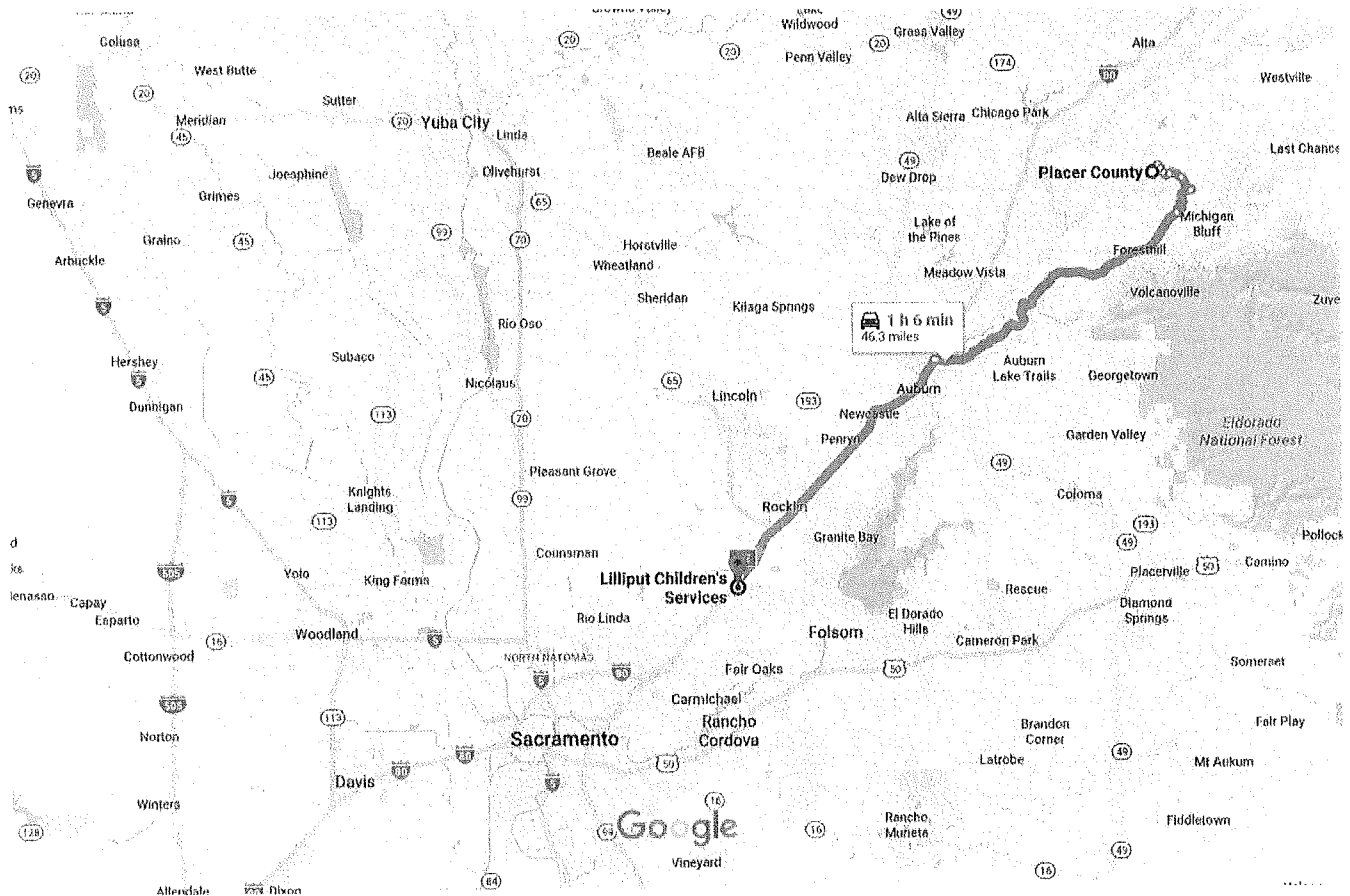

**Lilliput Children's Services  
8391 Auburn Blvd.  
Citrus Heights, CA 95610**

**FROM NEVADA/SIERRA/PLACER COUNTY:**

Take I-80 W toward Sacramento  
Take exit 102 for Riverside Ave toward Auburn Blvd.  
Use the left 2 lanes to turn left onto Riverside Ave.  
Continue onto Auburn Blvd.  
Destination will be on the right

**FROM SACRAMENTO/YOLO COUNTY:**

Take I-80 E toward Reno  
Use the right lane to take exit 102 for Auburn Blvd.  
Turn right onto Auburn Blvd.  
Destination will be on the right