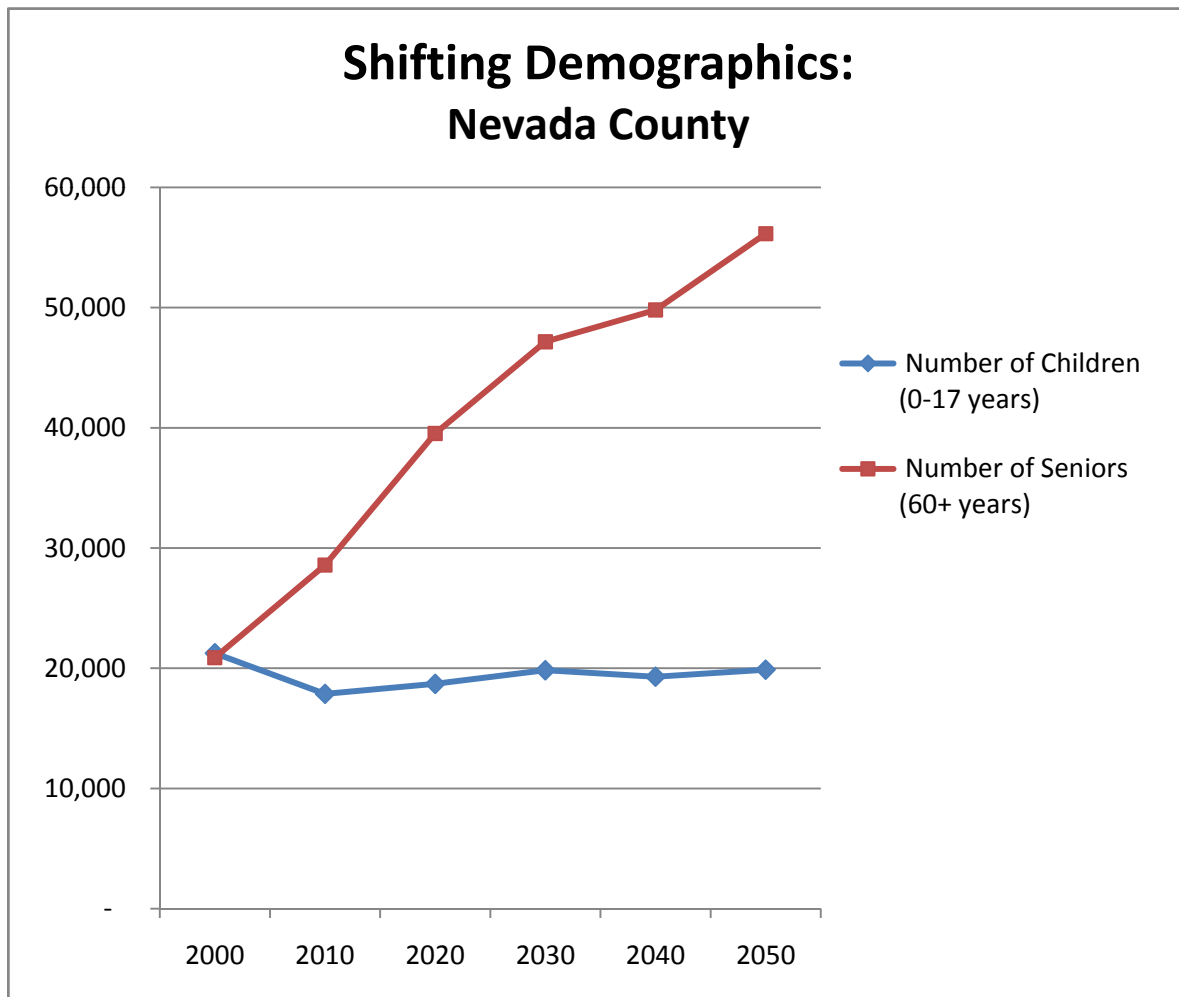

Population of Children and Seniors: Nevada County

Year	Number of Children (0-17 years)	Number of Seniors (60+ years)
2000	21,245	20,879
2010	17,867	28,581
2020	18,699	39,534
2030	19,830	47,163
2040	19,288	49,810
2050	19,879	56,153